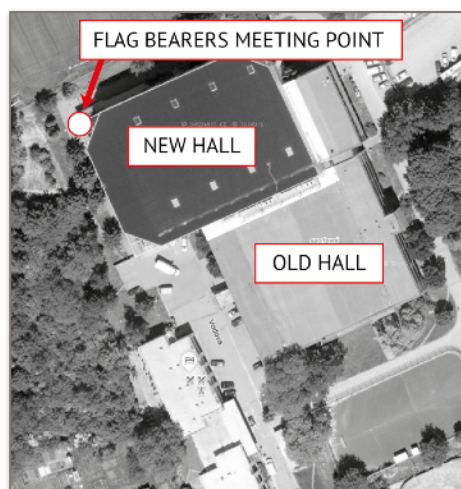

Country	Team	Transport for Lunch			Lunch	
		Time	Bus Stop	Bus Line	Time	Place
SVK	Boys	13:15	Continental	Bus E	13:35	Menza VUT Purkyňova
	Girls	13:15	Continental	Bus E	13:35	Menza VUT Purkyňova
TPE	Boys	14:00	Continental	Bus F	14:20	Menza VUT Purkyňova
	Girls	14:00	Continental	Bus F	14:20	Menza VUT Purkyňova
TUR	Boys	–	–	–	13:00	Boby Hotel
	Girls	14:30	Sportovní	Bus G	14:45	Menza VUT Purkyňova

After lunch at the canteen VUT Purkyňova they will walk to Vodova New Hall to watch the finals. The finalists will be taken there by special buses (see *Transport for Matches* at page 6). **Teams from Santon Hotel will take a special tram line P from Rakovecká terminal stop at 13:55.**

The Finals

Both final matches will take place at Vodova New Hall. All teams are expected to watch the finals.

14:30 – Girls Final

approx. 17:00 – Boys Final

(exact time depends on the length of the previous match)

Medal Ceremony

All the medalists (gold, silver, bronze – both girl and boy teams) will be decorated right after the boys' finals. After the finals and medal ceremony, a closing ceremony follows.

Closing Ceremony & Farewell Party

Everyone is expected to attend the ceremony. Czech guides, dressed in the blue jersey, will be appointed as flag bearers. Immediately after the medal ceremony, all flag bearers are to meet Ms. Šárka Malá at the designated spot outside Vodova New Hall in the north-west corner (see the picture).